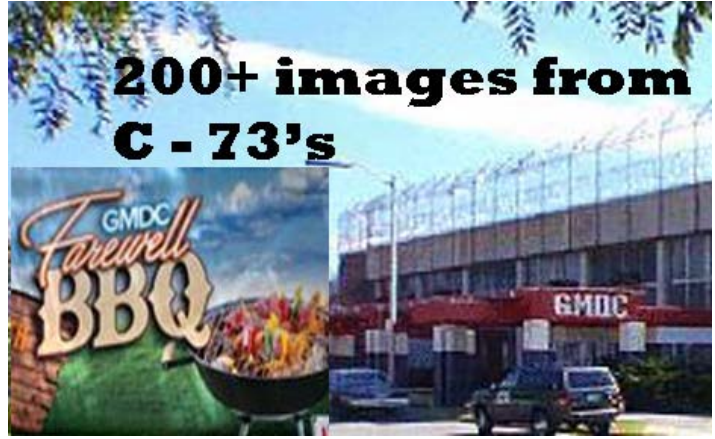

**CORRECTION
HISTORY
WEBSITE
MONTAGE
OF 'GMDC
FAREWELL
BBQ' 6/8/18:
FROM REGINA
CALLABRASS
PHOTOS ©**

WEBMASTER NOTE: CorrectionHistory.Org acknowledges and appreciates Regina Callabgrass for granting it permission to post this 18-page montage from its selection of her © photos taken at the Rikers Island GMDC Farewell BBQ 6/8/18